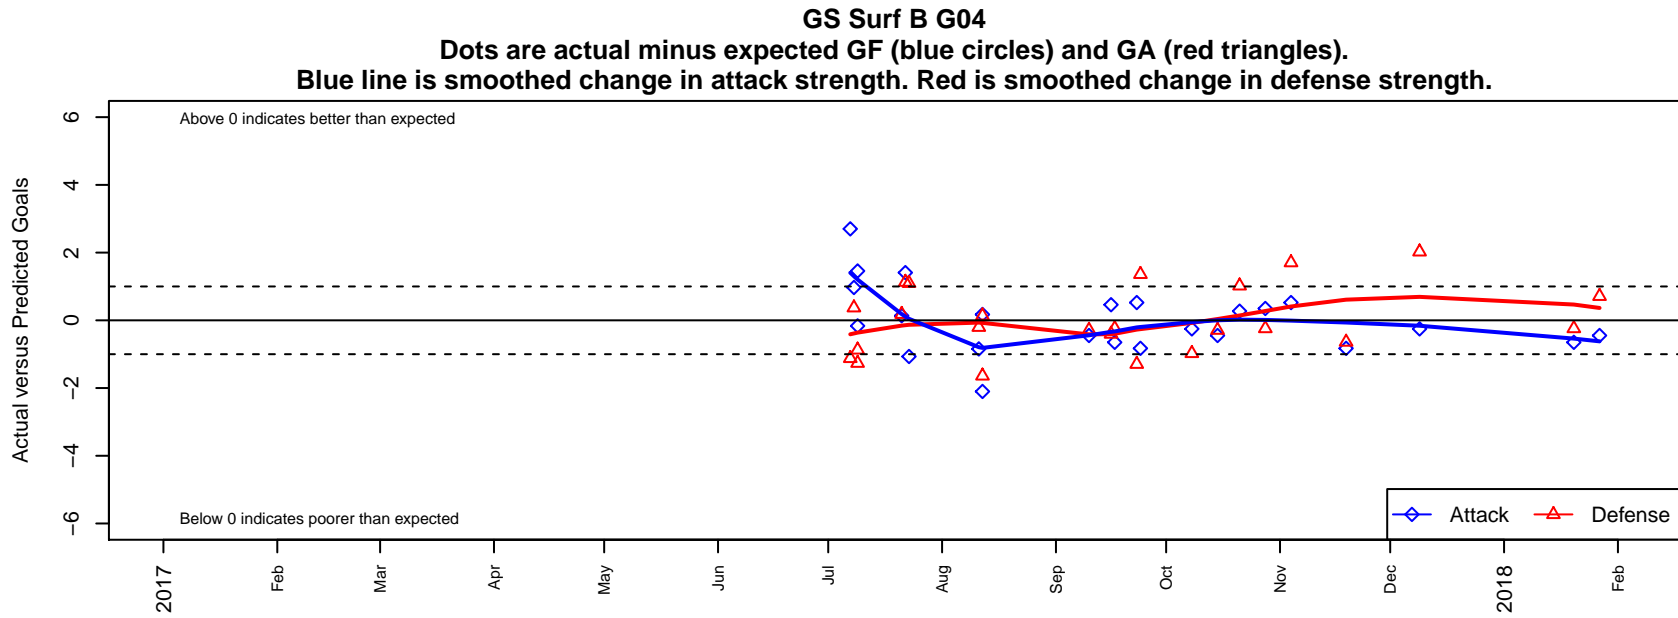

GS Surf B G04

Greater Seattle Surf
 Bothel, WA
 G04 total strength=1372
 attack=6.13 defense=8.57
 fall league = RCL G04 Div 2

alt names used:
 57 Greater Seattle Surf G04 B
 Greater Seattle Surf G04 B
 Greater Seattle Surf G04 B
 GS Surf G04 B

Venues played:
 2017 Seattle Cup GU14
 2017 Sounders FC Cup GU14 Gold
 2017 Rimland Challenge Premier U14
 2017 RCL G04 Div 2

**attack and defense variance (black dot)
relative to other teams
and top 10 in region**