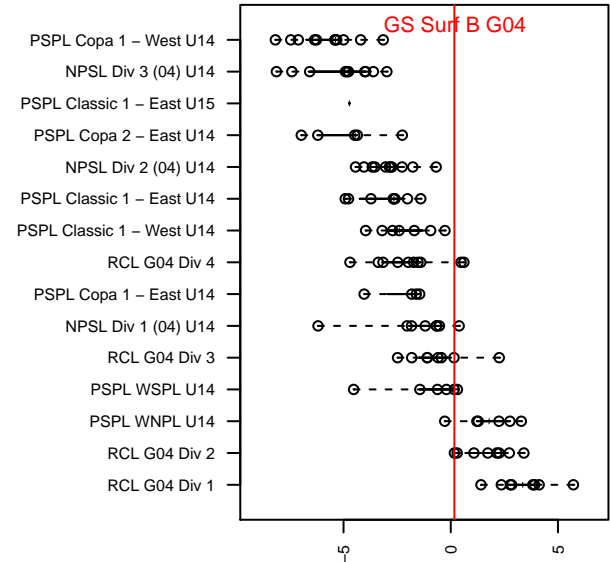

**attack and defense rating
relative to others at age
and all opponents in last 13 months**