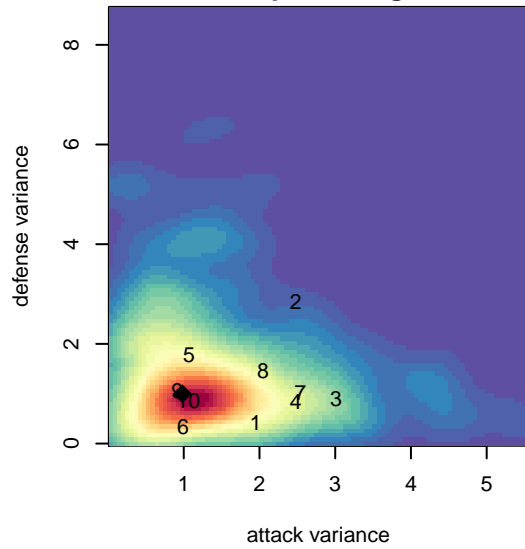

GS Surf B G04

Greater Seattle Surf
 Bothel, WA
 G04 total strength=1372
 attack=6.13 defense=8.57
 fall league = RCL G04 Div 2

alt names used:
 57 Greater Seattle Surf G04 B
 Greater Seattle Surf G04 B
 Greater Seattle Surf G04 B
 GS Surf G04 B

Venues played:
 2017 Seattle Cup GU14
 2017 Sounders FC Cup GU14 Gold
 2017 Rimland Challenge Premier U14
 2017 RCL G04 Div 2

**attack and defense variance (black dot)
relative to other teams
and top 10 in region**