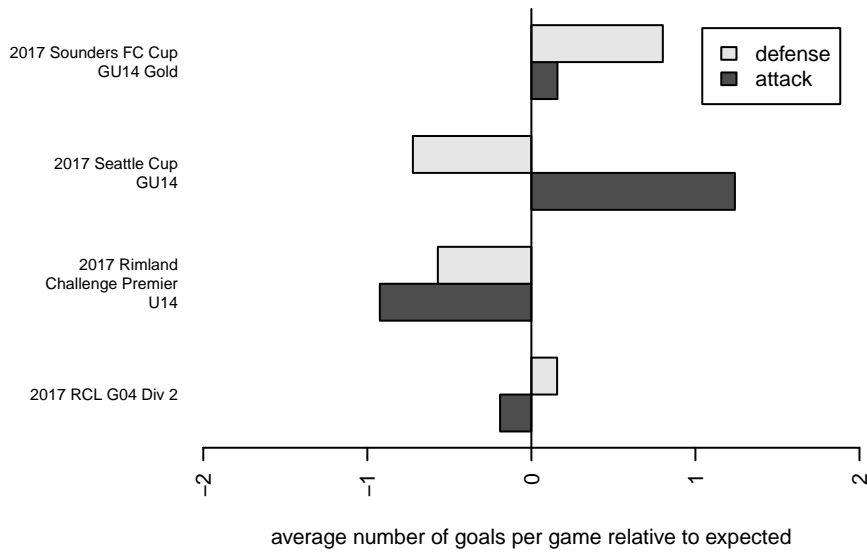

Performance relative to 13 month average